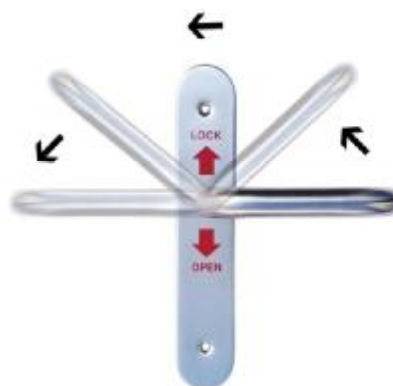

ACL500 Accessible Toilet Lockset.

The new ACL500 lockset from Morgan has many unique design features to offer ease of installation and user friendly functionality. The lock body incorporates a simplified internal mechanism to ensure a smooth and light pressure operation by any existing National Key Scheme (NKS) key. Furthermore the key can be turned in either direction to withdraw the latch providing added assistance to less dexterous users.

Whilst other NKS locksets require handed furniture to be fitted the Morgan lockset furniture is suitable for both right and left handed doors as standard. Simply set the lever handle to the required position during installation for a quick and easy fit.

Lock Case

Standard sized lock case for new installation or retro fit.
Stainless steel faceplate.
Quick reverse latch bolt to suit door handing.
Stainless steel striker plate.

Furniture

Stainless steel construction.
19mm return to door safety lever handle.
Universal fit - No handing requirements.
Bolt through fixings with anti tamper external heads.
External status indicator and emergency release.

Operation

The lock is opened from outside by NKS key turned in either direction.
From the inside the lever handle is pushed **up** to lock the door. This shows red on the external status indicator and prevents key operation from the outside although emergency access is available via the coin release.
Pushing the internal lever handle down unlocks and opens the door for exit.
Once the door is closed again it will automatically lock.